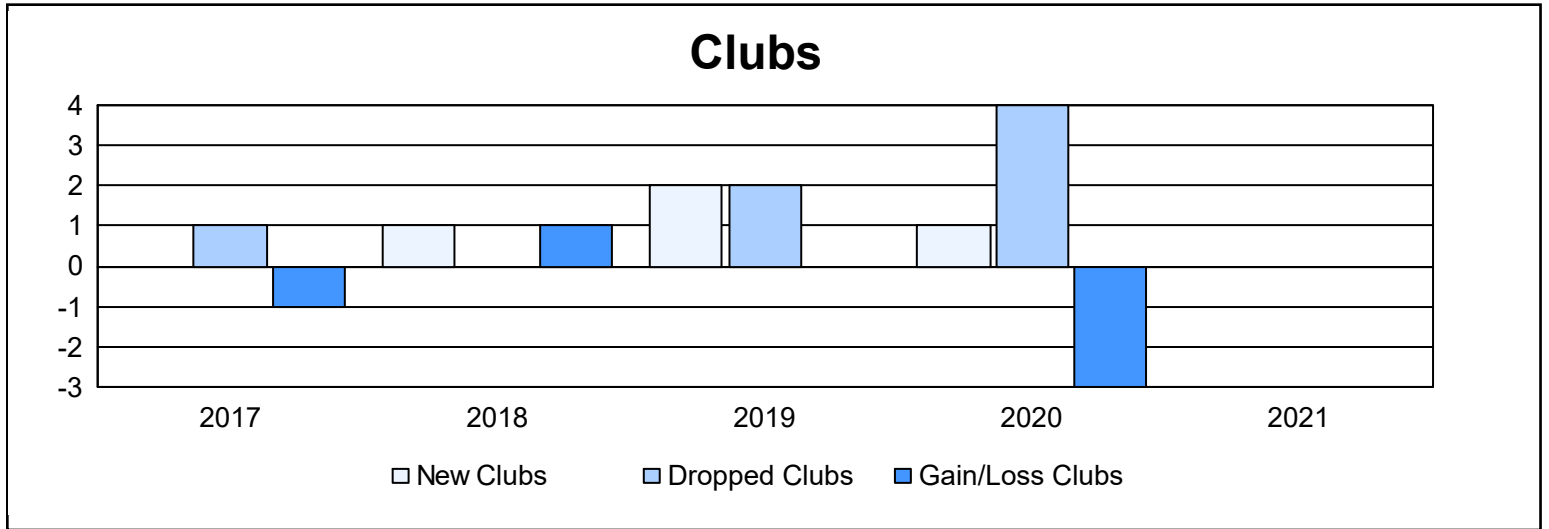

Year	New Clubs	Dropped Clubs	Gain/ Loss Clubs	New Members	Charter Members	Reinstate Members	Transfer Members	Total Member Added	Total Members Dropped	Gain/ Loss Members
2016-2017	0	1	-1	62	3	10	2	77	161	-84
2017-2018	1	0	1	29	32	2	0	63	106	-43
2018-2019	2	2	0	131	52	2	1	186	179	7
2019-2020	1	4	-3	75	24	1	4	104	134	-30
2020-2021	0	0	0	86	2	3	0	91	81	10
<b>Average</b>	<b>1</b>	<b>1</b>	<b>-1</b>	<b>77</b>	<b>23</b>	<b>4</b>	<b>1</b>	<b>104</b>	<b>132</b>	<b>-28</b>

### Membership Composition June 2021 Cumulative