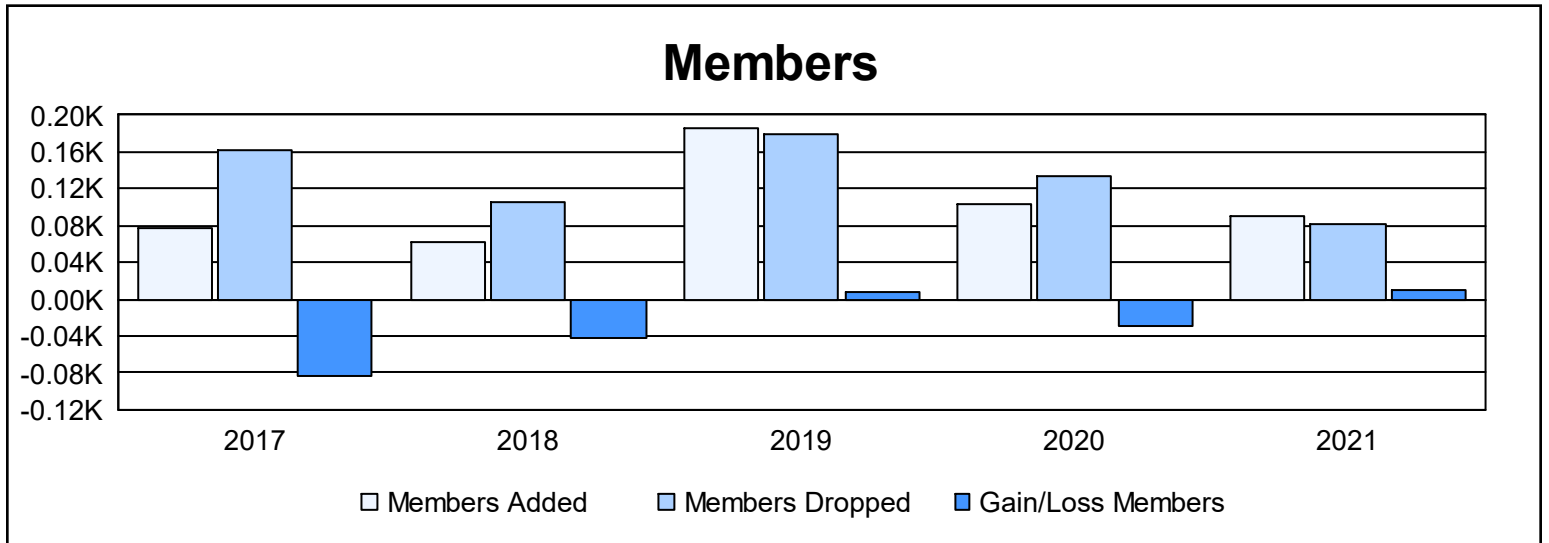

Year	New Clubs	Dropped Clubs	Gain/ Loss Clubs	New Members	Charter Members	Reinstate Members	Transfer Members	Total Member Added	Total Members Dropped	Gain/ Loss Members
2016-2017	0	1	-1	62	3	10	2	77	161	-84
2017-2018	1	0	1	29	32	2	0	63	106	-43
2018-2019	2	2	0	131	52	2	1	186	179	7
2019-2020	1	4	-3	75	24	1	4	104	134	-30
2020-2021	0	0	0	86	2	3	0	91	81	10
<b>Average</b>	<b>1</b>	<b>1</b>	<b>-1</b>	<b>77</b>	<b>23</b>	<b>4</b>	<b>1</b>	<b>104</b>	<b>132</b>	<b>-28</b>

### Membership Composition June 2021 Cumulative